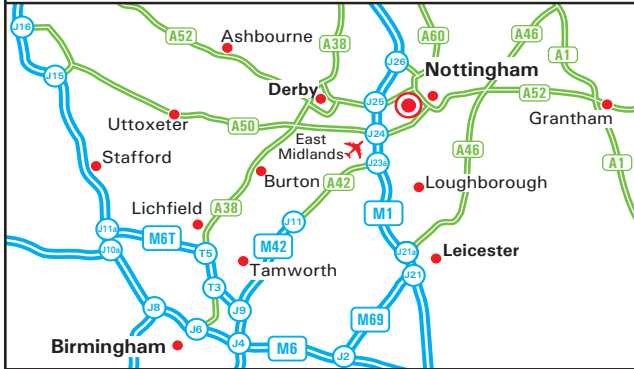

aalco

Aalco Nottingham
Harrimans Lane
Dunkirk
Nottingham NG7 2SD

Tel: +44 115 988 2600
 Fax: +44 115 988 2636

From M1 (Southbound) 🚗

- Leave the M1 at J26 (signed Nottingham, Ilkeston, Ripley & A610).
- Join the A610 towards Nottingham.
- Continue to the roundabout junction with the A6514 and turn right onto the A6514.
- Continue ahead joining the A52 Clifton Boulevard.
- Leave the A52 at the junction with the A452.
- At the roundabout take the fourth exit back onto the A52.
- After a further 1/4 mile turn left onto Redfield Road, signposted Dunkirk Industrial Estate.
- Continue to the end of Redfield Road and turn left onto Harrimans Road.
- We are situated on the left hand side.

From M1 (Northbound) 🚗

- Leave the M1 at J24 and join the A453 towards Nottingham City Centre.
- At the junction with the A52 bear left to join the A52 passing over the River Trent.
- Continue ahead at the junction with the A452.
- After a further 1/4 mile turn left onto Redfield Road, signposted Dunkirk Industrial Estate.
- Continue to the end of Redfield Road and turn left onto Harrimans Road.
- We are situated on the left hand side.

By Train 🚂

- Nottingham is the nearest mainline railway station.
- We are a short taxi ride from the station.
- For further information on train times and fares, please call the National Railway Enquiry Line 08457 48 49 50.